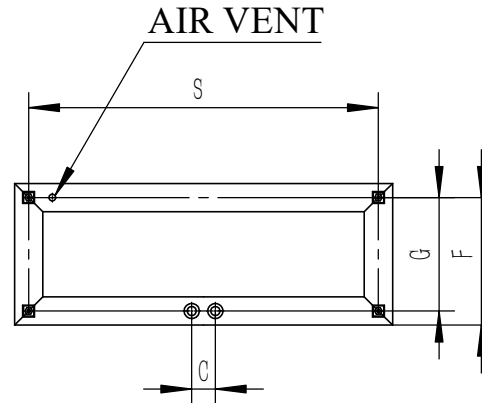

BIVANO

FRONT VIEW

SIDE VIEW

BACK VIEW

TOP VIEW

SUPPLIED INSTALLATION ACCESSORIES

INSERT 4PCS

SCREW 4PCS

BRACKET 4PCS

WALL PLUG 4PCS

GRAB SCREW 4PCS

SCREW 4PCS

ALIEN KEYS 1PCS

- Vertical Mounting
- Optional 304 QUALITY STAINLESS STEEL RADIATOR (RNS-BV8030:BIVANO RADIATOR)
- POLISHED
- MAX Operational Pressure:10Bar
- Inlet/Outlet:1/2"Female Pipe Thread
- All Dimensions are in mm

Product Name	Product Cude	Height	Width	Thick Ness	Plumbing Axes Center to Center	Hanger Axes Horizontal	Hanger To Bottom of the Product	Hanger Axes Vertical	Water Volume	Empty Weight	Thermal Output
		H	W	D	C	S	F	G	-	-	Wat-Btu/hr($\Delta 50^\circ$)
		mm	mm	mm	mm	mm	mm	mm	mm	L	kg
BIVANO	RNS-BV8030	300	800	30	50	740	270	240			