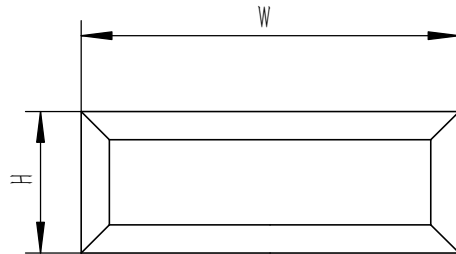

BIVANO

FRONT VIEW

SIDE VIEW

BACK VIEW

TOP VIEW

SUPPLIED INSTALLATION ACCESSORIES

INSERT 4PCS

SCREW 4PCS

BRACKET 4PCS

WALL PLUG 4PCS

GRAB SCREW 4PCS

SCREW 4PCS

ALIEN KEYS 1PCS

- Vertical Mounting
- Optional 304 QUALITY STAINLESS STEEL RADIATOR (RNS-BV8030:BIVANO RADIATOR)
- POLISHED
- MAX Operational Pressure:10Bar
- Inlet/Outlet:1/2"Female Pipe Thread
- All Dimensions are in mm

Product Name	Product Cude	Height	Width	Thick Ness	Plumbing Axes Center to Center	Hanger Axes Horizontal	Hanger To Bottom of the Product	Hanger Axes Vertical	Water Volume	Empty Weight	Thermal Output
		H	W	D	C	S	F	G	-	-	Wat-Btu/hr($\Delta 50^\circ$)
		mm	mm	mm	mm	mm	mm	mm	mm	L	kg
BIVANO	RNS-BV8030	300	800	30	50	740	270	240			