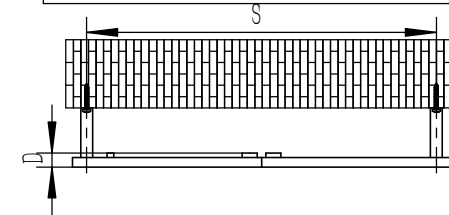

BIVANO

FRONT VIEW

SIDE VIEW

BACK VIEW

TOP VIEW

SUPPLIED INSTALLATION ACCESSORIES

INSERT 4PCS

SCREW 4PCS

BRACKET 4PCS

WALL PLUG 4PCS

GRAB SCREW 4PCS

SCREW 4PCS

ALIEN KEYS 1PCS

- Vertical Mounting
- Optional 304 QUALITY STAINLESS STEEL RADIATOR (RNS-BV8030:BIVANO RADIATOR)
- POLISHED
- MAX Operational Pressure:10Bar
- Inlet/Outlet:1/2"Female Pipe Thread
- All Dimensions are in mm

Product Name	Product Cude	Height	Width	Thick Ness	Plumbing Axes Center to Center	Hanger Axes Horizontal	Hanger To Bottom of the Product	Hanger Axes Vertical	Water Volume	Empty Weight	Thermal Output
		H	W	D	C	S	F	G	-	-	Wat-Btu/hr($\Delta 50^\circ$)
		mm	mm	mm	mm	mm	mm	mm	mm	L	kg
BIVANO	RNS-BV8030	300	800	30	50	740	270	240			