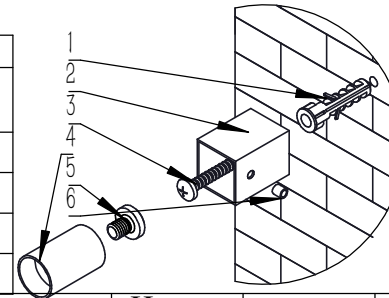

BRACKET 4PCS

WALL PLUG 4PCS

GRAB SCREW 4PCS

SCREW 4PCS

ALIEN KEYS 1PCS

- Vertical Mounting
- Optional 304 QUALITY STAINLESS STEEL RADIATOR (RNS-BV8030:BIVANO RADIATOR)
- POLISHED
- MAX Operational Pressure:10Bar
- Inlet/Outlet:1/2"Female Pipe Thread
- All Dimensions are in mm

Product Name	Product Cude	Height	Width	Thick Ness	Plumbing Axes Center to Center	Hanger Axes Horizontal	Hanger To Bottom of the Product	Hanger Axes Vertical	Water Volume	Empty Weight	Thermal Output
		H	W	D	C	S	F	G	-	-	Wat-Btu/hr($\Delta 50^\circ$)
		mm	mm	mm	mm	mm	mm	mm	mm	L	kg
BIVANO	RNS-BV8030	300	800	30	50	740	270	240			