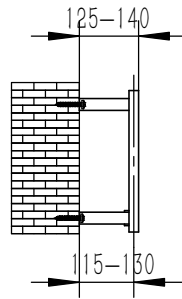

BIVANO

FRONT VIEW

SIDE VIEW

BACK VIEW

TOP VIEW

SUPPLIED INSTALLATION ACCESSORIES

INSERT 4PCS

SCREW 4PCS

BRACKET 4PCS

WALL PLUG 4PCS

GRAB SCREW 4PCS

SCREW 4PCS

ALIEN KEYS 1PCS

- Vertical Mounting
- Optional 304 QUALITY STAINLESS STEEL RADIATOR (RNS-BV8030:BIVANO RADIATOR)
- POLISHED
- MAX Operational Pressure:10Bar
- Inlet/Outlet:1/2"Female Pipe Thread
- All Dimensions are in mm

Product Name	Product Cude	Height	Width	Thick Ness	Plumbing Axes Center to Center	Hanger Axes Horizontal	Hanger To Bottom of the Product	Hanger Axes Vertical	Water Volume	Empty Weight	Thermal Output
		H	W	D	C	S	F	G	-	-	Wat-Btu/hr($\Delta 50^\circ$)
		mm	mm	mm	mm	mm	mm	mm	mm	L	kg
BIVANO	RNS-BV8030	300	800	30	50	740	270	240			