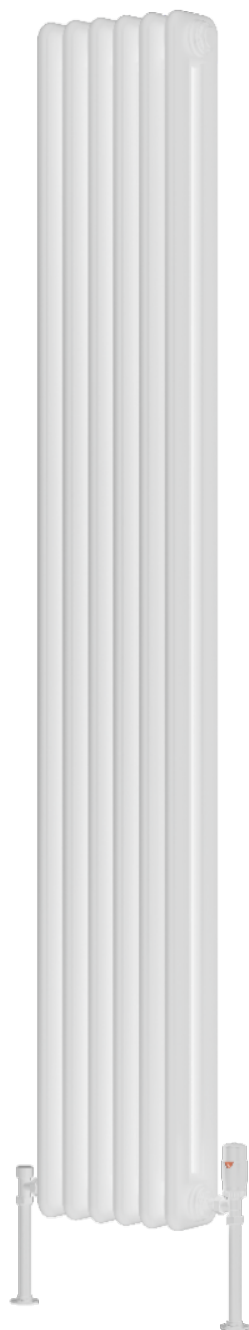

HEDINGHAM VERTICAL

Mild Steel Radiator

REINA
DESIGNER RADIATOR

white

black

REINA
DESIGNER RADIATOR

HEDINGHAM VERTICAL

Mild Steel Radiator

REINA
DESIGNER RADIATOR

5 Years Guarantee

Material: Mild Steel

The Reina Hedingham Vertical Radiator boasts a timeless column design, bringing classic elegance to any space. Available in a range of sizes to suit any room, it comes in classic white or bold black, making it a perfect fit for any interior style. Crafted from durable steel and backed by a 5-year guarantee, it delivers both style and reliability. Plus, with next working day availability, you can upgrade your heating in no time.

HEDINGHAM VERTICAL

Mild Steel Radiator

REINA
DESIGNER RADIATOR

Available Sizes

Available Colours

HEDINGHAM VERTICAL

Mild Steel Radiator

REINA
DESIGNER RADIATOR

Dimensions & Technical Data

Height (mm)	Width (mm)	Pipe Centres (mm)	Wall to Pipe Centres (mm)	Wall Distance (mm)	Dry Weight	No. Bars	Fuel Type
1800	285	285	95	160	38.5kg	6	C
1800	375	375	95	160	50.0kg	8	C
1800	465	465	95	160	61.1kg	10	C