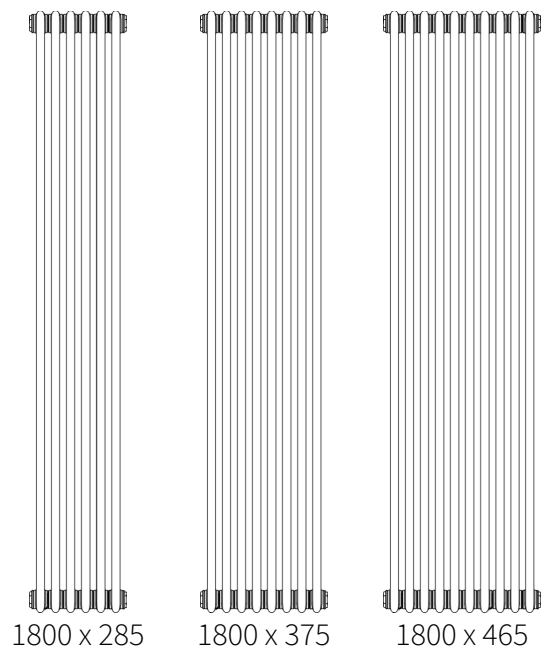

HEDINGHAM VERTICAL

Mild Steel Radiator

REINA
DESIGNER RADIATOR

Available Sizes