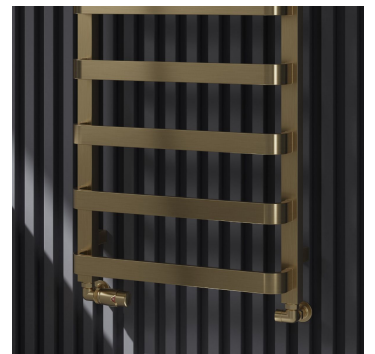

FLORA

Mild Steel Towel Rail

REINA
DESIGNER RADIATOR

brushed brass

brushed gun
metal

REINA
DESIGNER RADIATOR

FLORA

Mild Steel Towel Rail

REINA
DESIGNER RADIATOR

5 Years Guarantee

Material: Mild Steel

The Flora Ladder Towel Radiator blends modern design with premium functionality. Featuring a unique hybrid square and rounded design with evenly spaced bars, it ensures optimal warmth and style. Crafted from durable steel in a choice of brushed brass or brushed gunmetal finishes, it delivers superb heat output while adding a touch of luxury to any bathroom. Backed by a 5-year guarantee, it's the perfect fusion of elegance and performance.

FLORA

Mild Steel Towel Rail

REINA
DESIGNER RADIATOR

Available Sizes

800 x 500

1200 x 500

1500 x 500

Available Colours

brushed brass

brushed gun
metal

FLORA

Mild Steel Towel Rail

REINA
DESIGNER RADIATOR

Dimensions & Technical Data

Height (mm)	Width (mm)	Pipe Centres (mm)	Wall to Pipe Centres (mm)	Wall Distance (mm)	Dry Weight	No. Bars	Fuel Type
800	500	465	63.5	151	-	6	C/E/D
1200	500	465	63.5	151	-	9	C/E/D
1500	500	465	63.5	151	-	11	C/E/D