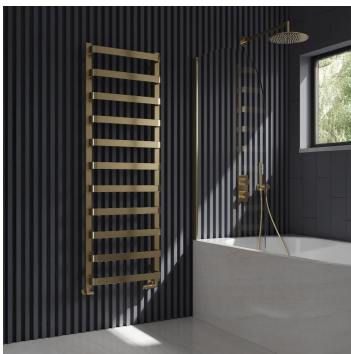

FLORA

Mild Steel Towel Rail

REINA
DESIGNER RADIATOR

brushed brass

brushed gun
metal

REINA
DESIGNER RADIATOR

FLORA

Mild Steel Towel Rail

REINA
DESIGNER RADIATOR

5 Years Guarantee

Material: Mild Steel

The Flora Ladder Towel Radiator blends modern design with premium functionality. Featuring a unique hybrid square and rounded design with evenly spaced bars, it ensures optimal warmth and style. Crafted from durable steel in a choice of brushed brass or brushed gunmetal finishes, it delivers superb heat output while adding a touch of luxury to any bathroom. Backed by a 5-year guarantee, it's the perfect fusion of elegance and performance.

FLORA

Mild Steel Towel Rail

REINA
DESIGNER RADIATOR

Available Sizes

800 x 500

1200 x 500

1500 x 500

Available Colours