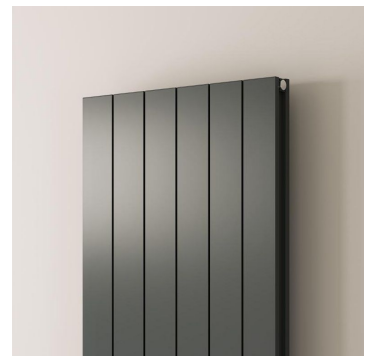

CASINA VERTICAL

Aluminium Radiator

REINA
DESIGNER RADIATOR

anthracite

white

REINA
DESIGNER RADIATOR

CASINA VERTICAL

Aluminium Radiator

REINA
DESIGNER RADIATOR

5 Years Guarantee

Material: Aluminium

The Casina Vertical Radiator combines modern elegance with exceptional performance, featuring a sleek vertical flat panel design in anthracite or white, durable aluminium construction, and impressive heat output, backed confidently by a 5-year guarantee.

CASINA VERTICAL

Aluminium Radiator

REINA
DESIGNER RADIATOR

Available Sizes

1800 x 375

1800 x 280

1800 x 470

1800 x 565

1800 x 660

Available Colours

anthracite

white

CASINA VERTICAL

Aluminium Radiator

REINA
DESIGNER RADIATOR

Dimensions & Technical Data