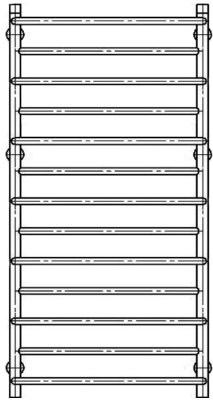

# BELBO

Stainless Steel Towel Rail

**REINA**  
DESIGNER RADIATOR

25 Years Guarantee

Material: Stainless Steel

The Belbo Towel Radiator showcases a modern ladder design with elegantly curved horizontal tubes crafted from premium stainless steel, finished with a polished shine. With outstanding heat output and a 25-year guarantee, it perfectly blends style and functionality for any space.

## Available Sizes

820 x 530

1180 x 530

1540 x 530