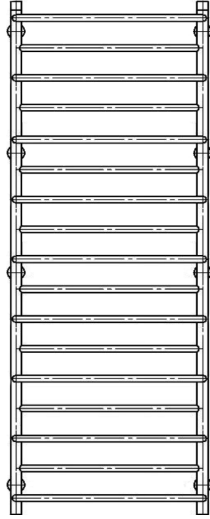

# BELBO

Stainless Steel Towel Rail

**REINA**  
DESIGNER RADIATOR

25 Years Guarantee

Material: Stainless Steel

The Belbo Towel Radiator showcases a modern ladder design with elegantly curved horizontal tubes crafted from premium stainless steel, finished with a polished shine. With outstanding heat output and a 25-year guarantee, it perfectly blends style and functionality for any space.

# BELBO

Stainless Steel Towel Rail

**REINA**  
DESIGNER RADIATOR

## Available Sizes

820 x 530

1180 x 530

1540 x 530